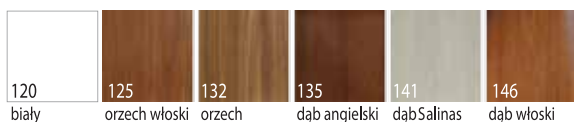

ECO TOP

LAMISTONE CPL

HIGH TOP

SILKSTONE